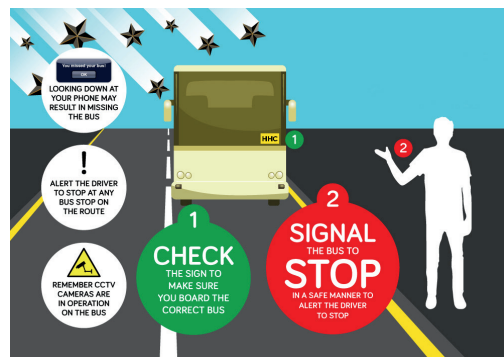

For more information please contact
Yelloway on 0161 287 2233

RETURN JOURNEY

All routes departure from Middleton
Campus: Monday - Friday at 4pm.

PLEASE NOTE: Bus times for timing
guidance - the bus will depart from the
bus stops at the times detailed.

**YOU MAY REQUEST THE BUS TO STOP
AT ANY BUS STOP ALONG THE ROUTE.**

Information correct at time of printing.

Face masks are recommended
for ALL bus travel

CONDITIONS OF SERVICE

Conditions of Service

The bus service is of the highest quality and meets statutory health and safety requirements. When using the bus service the College expects the following standards of behaviour: